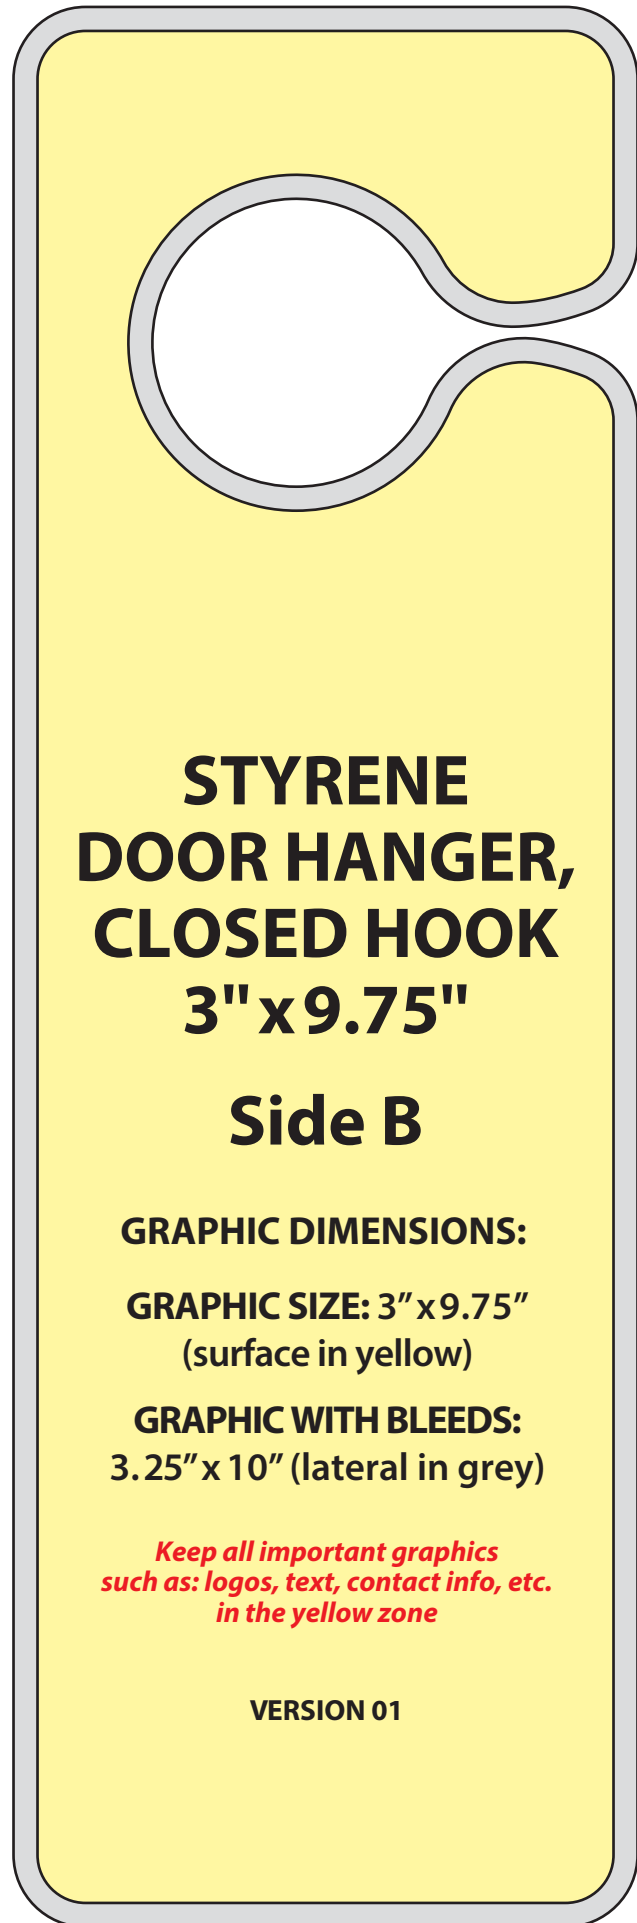

**STYRENE  
DOOR HANGER,  
CLOSED HOOK  
3" x 9.75"**

**Side A**

**GRAPHIC DIMENSIONS:**

**GRAPHIC SIZE: 3" x 9.75"**  
(surface in yellow)

**GRAPHIC WITH BLEEDS:**  
3.25" x 10" (lateral in grey)

*Keep all important graphics  
such as: logos, text, contact info, etc.  
in the yellow zone*

VERSION 01

**STYRENE  
DOOR HANGER,  
CLOSED HOOK  
3" x 9.75"**

**Side B**

**GRAPHIC DIMENSIONS:**

**GRAPHIC SIZE: 3" x 9.75"**  
(surface in yellow)

**GRAPHIC WITH BLEEDS:**  
3.25" x 10" (lateral in grey)

*Keep all important graphics  
such as: logos, text, contact info, etc.  
in the yellow zone*

VERSION 01